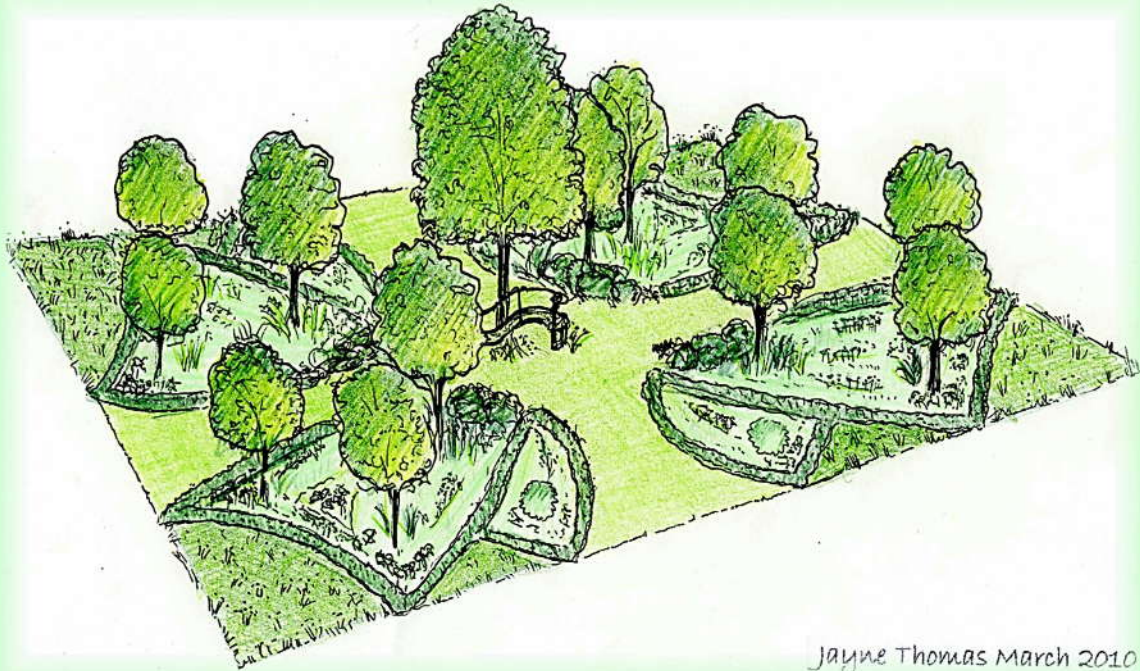

Hampton Court Palace Flower Show 2010
A MIDSUMMER NIGHT'S DREAM

Jayne Thomas March 2010

.....hand in hand with fairy grace, will we sing and bless this place

D99